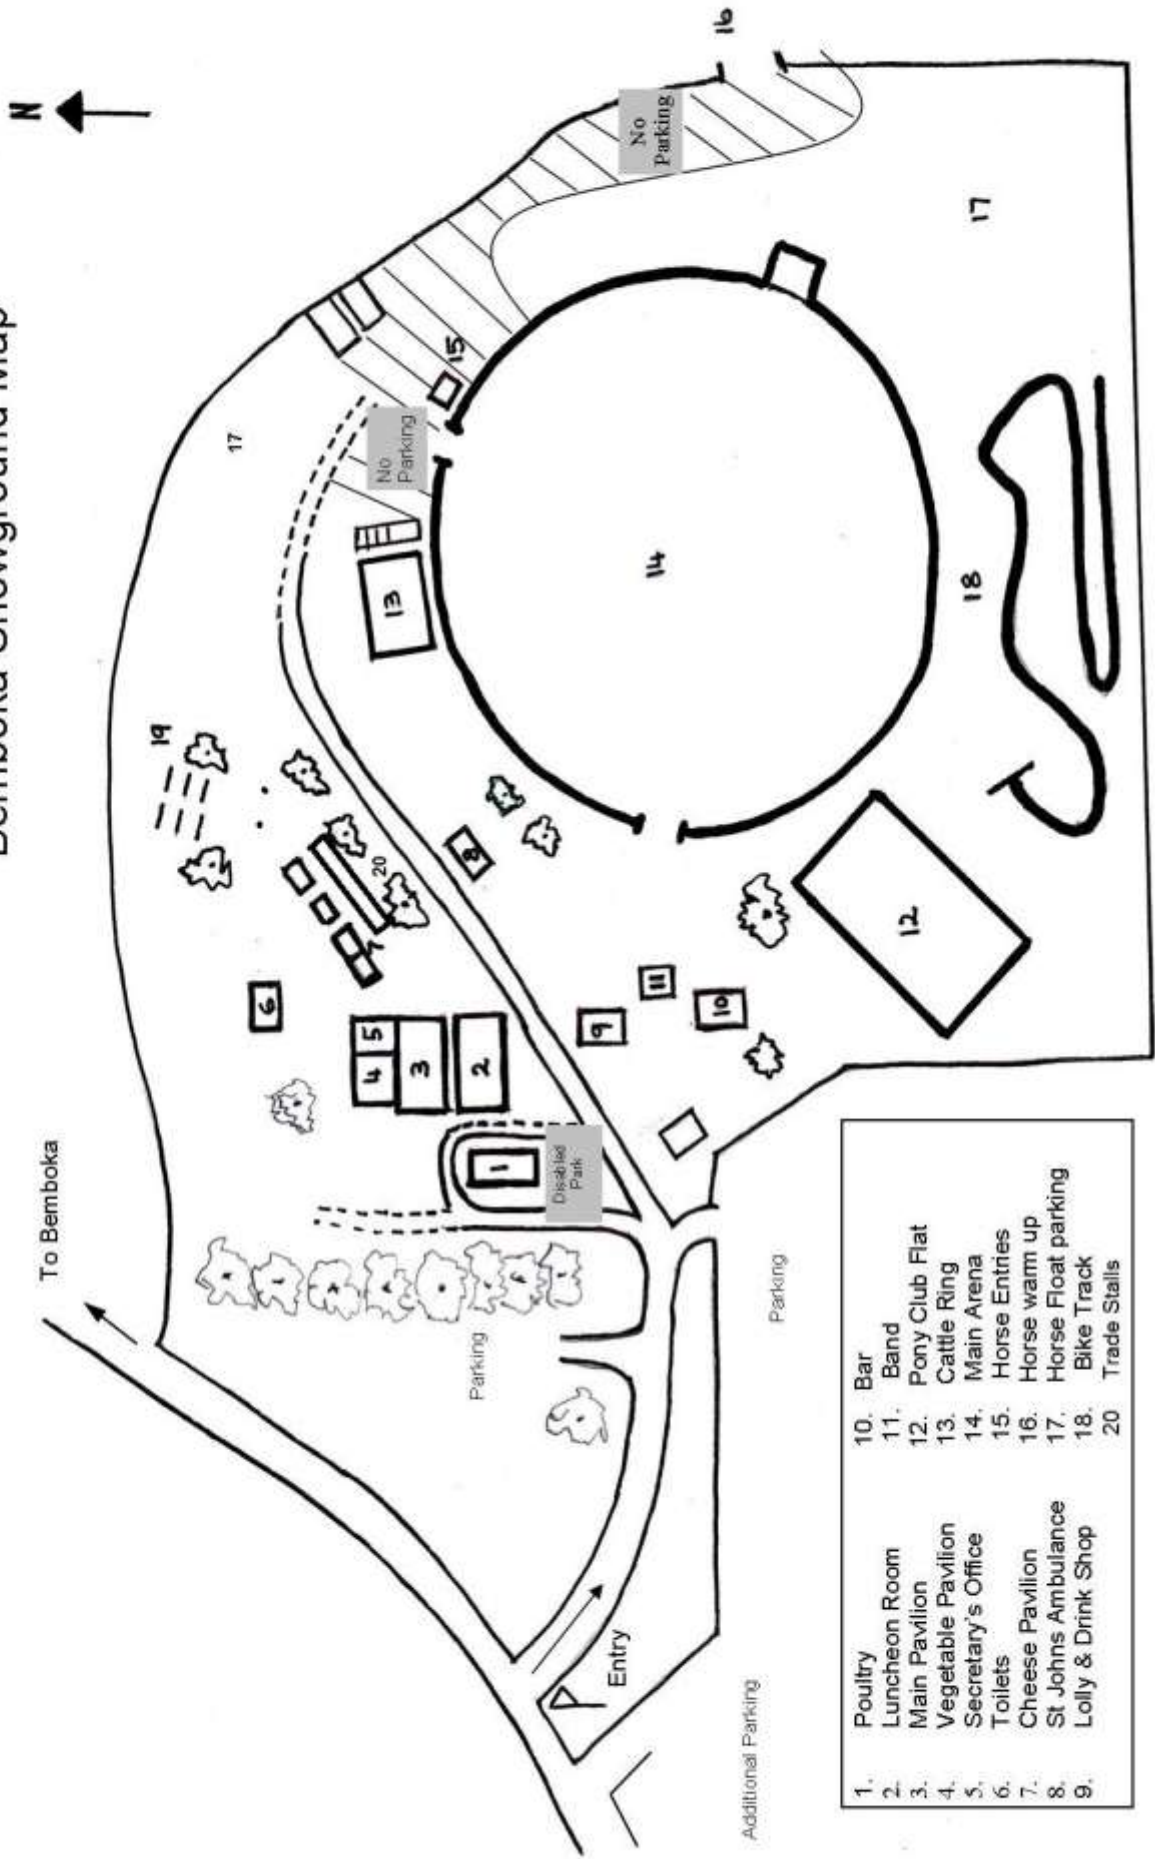

Bemboka Showground Map

- | | |
|-----|---------------------|
| 1. | Poultry |
| 2. | Luncheon Room |
| 3. | Main Pavilion |
| 4. | Vegetable Pavilion |
| 5. | Secretary's Office |
| 6. | Toilets |
| 7. | Cheese Pavilion |
| 8. | St Johns Ambulance |
| 9. | Lolly & Drink Shop |
| 10. | Bar |
| 11. | Band |
| 12. | Pony Club Flat |
| 13. | Cattle Ring |
| 14. | Main Arena |
| 15. | Horse Entries |
| 16. | Horse warm up |
| 17. | Horse Float parking |
| 18. | Bike Track |
| 20. | Trade Stalls |